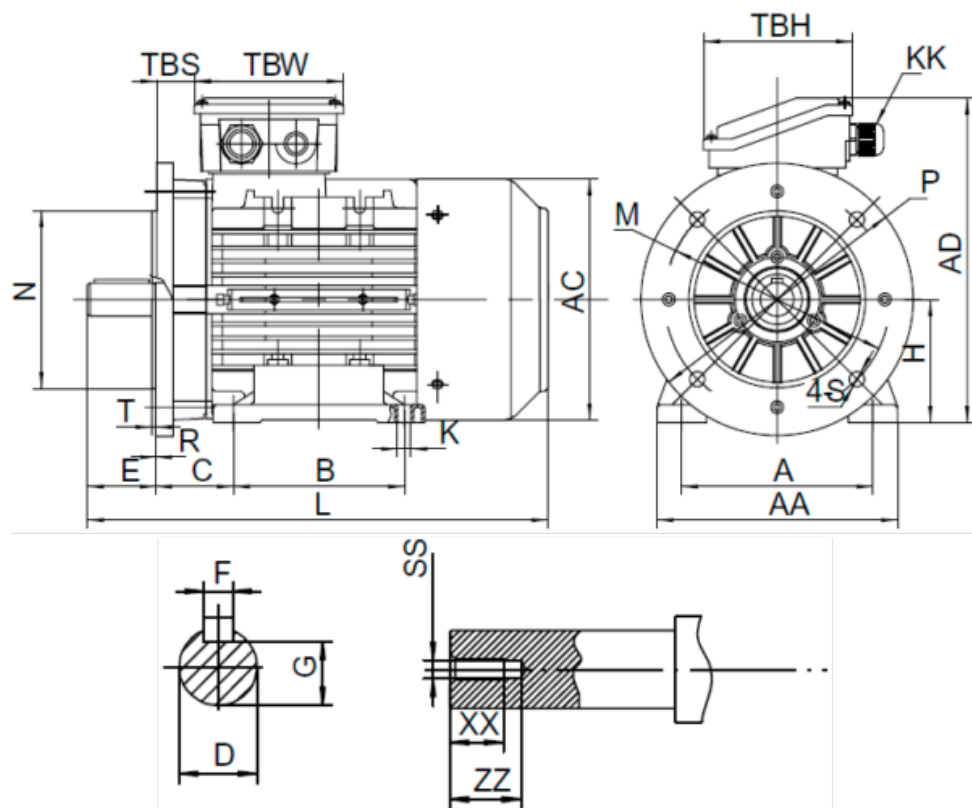

Data Sheet

Article number: 2518018504270140

Description: Kleedrive T3A 160L2-4 18.5kw 1400 rpm UL/CSA
3x400/690V 50 HZ IP55 B35 Eff=82,7%

Measures

A = 254	F = 12	TBW = 148
AA = 314	G = 37	XX = 36
AC = Ø314	H = 160	ZZ = 45
AD = 391	HD = 231	
B = 254	L = 660	
C = 108	SS = M16	
D = Ø42	TBH = 148	
E = 110	TBS = 64	